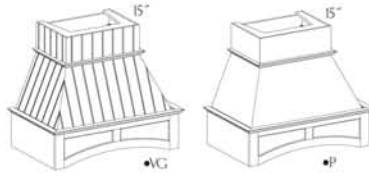

Wall Hood Classic Chimney Flat Panel Valance (WHCCFPV) $\bullet$ VG or $\bullet$ P
Available sizes:
Width: 32 $\frac{1}{4}$, 38 $\frac{1}{4}$, 44 $\frac{1}{4}$
Depth: 20 $\frac{1}{8}$, 23 $\frac{1}{8}$
Height: 32, 44, 56