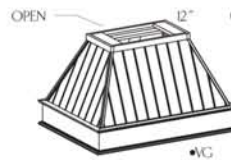

Wall Microwave Box (WMB)
Available sizes:
Width: 27, 30
Depth: 18, 21
Height: 18, 21

•SP

•OG

LAMINATE

Wall Hood Front (RH) •SP or •OG
Available sizes:
Width: 30, 36
Depth: 8
Height: 23 1/2

CFRHF

•VG

•P

Wall Hood Classic (CFRHF, CFRHF •VG or •P)
Available sizes:
Width: 30, 36
Depth: 7
Height: 23 1/2

•SP

•OG

Wall Hood Matching (RH) •SP or •OG
Available sizes:
Width: 30, 36
Depth: 19
Height: 23 1/2

•SP

•OG

Peninsula Wall Hood Matching (PRH) •SP or •OG
Available sizes:
Width: 30, 36
Depth: 26
Height: 23 1/2