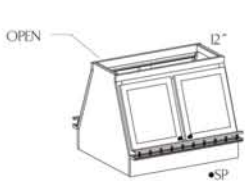

Wall Hood Classic (CFRHF, CFRHF •VG or •P)
Available sizes:
Width: 30, 36
Depth: 7
Height: 23 1/2

•SP