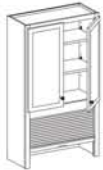

Wall Tambour Cabinet (WT)
Available sizes:
Width: 24, 27, 30, 36
Depth: 12, 18
Height: 36, 42, 48