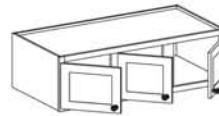

Wall Three Door (W)
Available sizes:
Width: 48
Depth: 12
Height: 12, 15, 18

Wall Double Door (W)
Available sizes:
Width: 24, 27, 30, 33, 36, 39
Depth: 12
Height: 15

Wall Refrigerator (WR)
Available sizes:
Width: 24, 27, 30, 33, 36, 39, 42
Depth: 24
Height: 12

Wall Refrigerator (WR)
Available sizes:
Width: 24, 27, 30, 33, 36, 39
Depth: 24
Height: 15

Wall Refrigerator (WR)
Available sizes:
Width: 48
Depth: 24
Height: 12, 15, 18

Wall Top Hinge (WTH)
Available sizes:
Width: 15, 24, 30, 36
Depth: 12
Height: 15