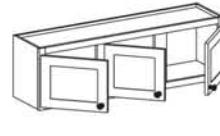

Note: Depths listed are for cabinet box. Add door thickness for total depth.

Specifications subject to change without notice.

Note: 12", 15" and 18" high wall cabinets receive no shelves, 24" and 27" high include 1 adjustable shelf, 30" high includes 2 adjustable shelves, and 36" and 42" high include 3 adjustable shelves.

FOR SINGLE-DOOR CABINETS, SPECIFY RIGHT OR LEFT HINGE.

(Sizes shown in inches)

Wall Single Door (W)
Available sizes:
Width: 12, 15, 18, 21
Depth: 12
Height: 12, 15, 18

Wall Double Door (W)
Available sizes:
Width: 24, 27, 30, 33, 36, 39
Depth: 12
Height: 12

Wall Three Door (W)
Available sizes:
Width: 48
Depth: 12
Height: 12, 15, 18

Wall Double Door (W)
Available sizes:
Width: 24, 27, 30, 33, 36, 39
Depth: 12
Height: 15

Wall Refrigerator (WR)
Available sizes:
Width: 24, 27, 30, 33, 36, 39, 42
Depth: 24
Height: 12