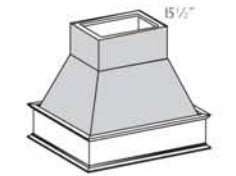

Peninsula Wall Hood Classic Artisan Chimney (PWHCC) $\bullet$ A
Available sizes:
Width: 32 $\frac{1}{4}$, 38 $\frac{1}{4}$, 44 $\frac{1}{4}$
Depth: 28 $\frac{1}{4}$, 32 $\frac{1}{2}$
Height: 30 $\frac{1}{8}$, 42 $\frac{1}{8}$, 54 $\frac{1}{8}$