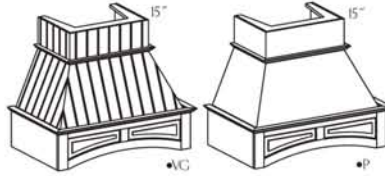

Wall Hood Classic Chimney Raised Panel Valance (WHCCRPV) $\bullet$ VG or $\bullet$ P
Available sizes:
Width: 32 $\frac{1}{4}$, 38 $\frac{1}{4}$, 44 $\frac{1}{4}$
Depth: 20 $\frac{1}{8}$, 23 $\frac{1}{8}$
Height: 32, 44, 56