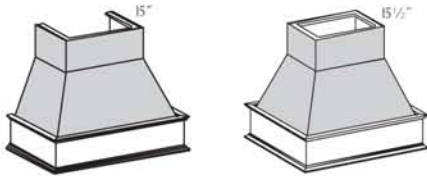

Peninsula Wall Hood Classic Artisan Chimney (PWHCC) $\bullet$ A
Available sizes:
Width: 32 $\frac{1}{4}$, 38 $\frac{1}{4}$, 44 $\frac{1}{4}$
Depth: 28 $\frac{1}{4}$, 32 $\frac{1}{2}$
Height: 30 $\frac{1}{8}$, 42 $\frac{1}{8}$, 54 $\frac{1}{8}$