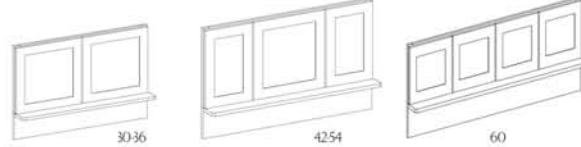

Wall Hood Mantel Matching (WHMM)
Available sizes:
Width: 30, 36, 42, 48, 54, 60
Height: 19, 25, 30 $\frac{1}{2}$