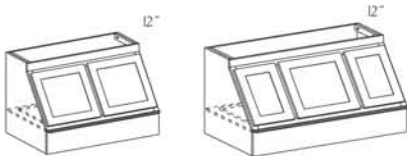

Wall Hood Matching Straight Valance (WHMSV)
Available sizes:
Width: 36, 42, 48, 54
Depth: 23
Height: 23 $\frac{1}{2}$, 30