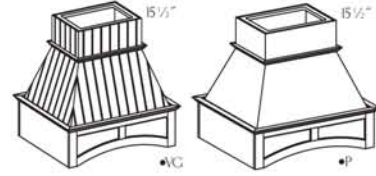

Peninsula Wall Hood Classic Chimney Flat Panel Valance (PWHCCFPV) $\bullet$ VG or $\bullet$ P
Available sizes:
Width: 32 $\frac{1}{4}$, 38 $\frac{1}{4}$, 44 $\frac{1}{4}$
Depth: 28 $\frac{1}{4}$, 32 $\frac{1}{2}$
Height: 32, 44, 56