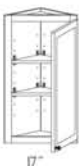

Wall Corner Angle (WCA)
Available sizes:
Width: 12
Depth: 12
Height: 30 (2 Shelves)
Height: 36, 42 (3 Shelves)