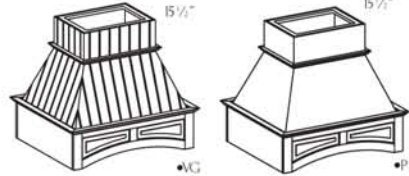

Peninsula Wall Hood Classic Chimney Raised Panel Valance (PWHCCRPV) $\bullet$ VG or $\bullet$ P
Available sizes:
Width: 32 $\frac{1}{4}$, 38 $\frac{1}{4}$, 44 $\frac{1}{4}$
Depth: 28 $\frac{1}{4}$, 32 $\frac{1}{2}$
Height: 32, 44, 56