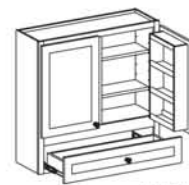

36" HIGH

Wall Multi-Storage Pantry (WMSP)
Available sizes:
Width: 36
Depth: 12
Height: 30, 36