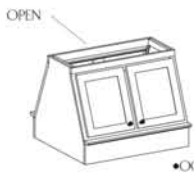

Wall Hood Classic (CFRHF, CFRHF •VG or •P)
Available sizes:
Width: 30, 36
Depth: 7
Height: 23 1/2

•OG