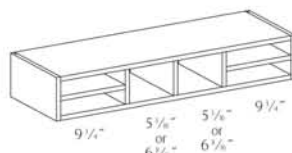

Organizer (O)
Available sizes:
Width: 24, 27
Depth: 12
Height: 6

Organizer (O)
Available sizes:
Width: 30
Depth: 12
Height: 6

Organizer (O)
Available sizes:
Width: 33, 36
Depth: 12
Height: 6