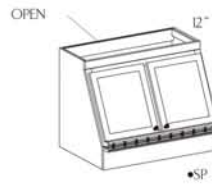

Wall Cabinets (continued)

•SP

•OG

LAMINATE

CFRHF

•VG

•P

•SP

•OG

•SP

•OG

•VG

•P

PCFRH

•VG

•P