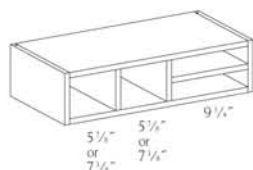

Wall Cabinets (continued)

KraftMaid
Cabinetry