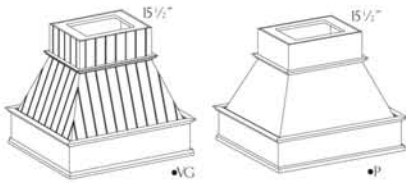

Wall Cabinets (continued)

Peninsula Wall Hood Classic Chimney (PWHCC) $\bullet$ VG or $\bullet$ P
Available sizes:
Width: 32 $\frac{1}{4}$, 38 $\frac{1}{4}$, 44 $\frac{1}{4}$
Depth: 28 $\frac{1}{4}$, 32 $\frac{1}{2}$
Height: 30 $\frac{1}{8}$, 42 $\frac{1}{8}$, 54 $\frac{1}{8}$