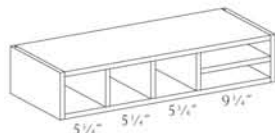

Wall Cabinets (continued)

KraftMaid
Cabinetry