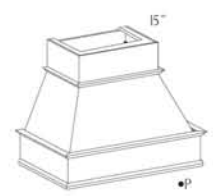

•VG

•P

PCFRH

Peninsula Wall Hood Classic (PCFRH, PCFRH_•VG or •P)
Available sizes:
Width: 37 1/8
Depth: 28 1/2
Height: 23 1/2

Wall Hood - Stainless (SWH)
Available sizes:
Width: 30, 36
Depth: 24
Height: 30 1/2, 44 1/4

Peninsula Wall Hood - Stainless (PSWH)
Available sizes:
Width: 36
Depth: 24
Height: 33, 46 1/4

Wall Hood - Stainless Bow Front (WHBF)
Available sizes:
Width: 30, 36
Height: 24, 30

•VG

•P

Wall Hood Classic Chimney (WHCC_•VG or •P)
Available sizes:
Width: 32 1/4, 38 1/4, 44 1/4
Depth: 20 1/8, 23 1/8
Height: 30 1/4, 42 1/4, 54 1/4