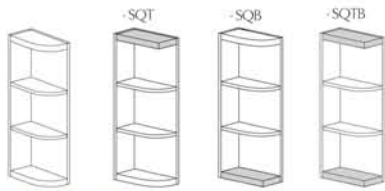

Depth: 12
Height: 30 (3-8 1/4 sections)
Height: 36 (4-7 1/4 sections)
Height: 42 (4-9 1/4 sections)

Wall Cabinets (continued)

Wall End Open Shelf (WEOS)
WEOS •SQT/SQB/SQT/B or (SWEOS, SWEOS_•SQT/SQB/SQT/B)
Available sizes:
Width: 6, 9, 12