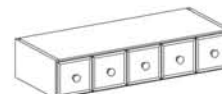

Spice Drawer Cabinet (SDC)
Available sizes:
Width: 18 (3 Drawers)
Width: 24 (4 Drawers)
Width: 30 (5 Drawers)
Width: 36 (6 Drawers)
Width: 42 (7 Drawers)
Depth: 12
Height: 6