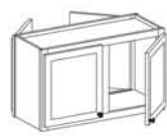

Peninsula Wall Double Door (PW)
Available sizes:
Width: 24, 27, 30, 33, 36, 39, 48
Width: 42 (only 18 high)
Depth: 12
Height: 12, 15, 18