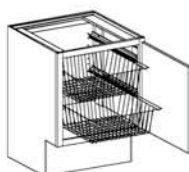

Passport Sink Base (ASB)  
Available sizes:  
Width: 30, 36  
Depth: 24  
Height: 32½

### Vanity and base cabinets *(continued)*

**PassportBase End Open Shelf (ABEOS)**  
Available sizes:  
Width: 12  
Depth: 24  
Height: 32½

**Passport Peninsula Base End Open Shelf (APBEOS)**  
Available sizes:  
Width: 24  
Depth: 12  
Height: 32½

**Passport Base Tambour (ABTS)**  
Available sizes:  
Width: 18, 21, 24, 30  
Depth: 24  
Height: 32½

**PassportBase End Corner (ABEC)**  
Available sizes:  
Width: 24  
Depth: 24  
Height: 32½

**Passport Base Dishwasher Cabinet (ABDW)**  
Available sizes:  
Width: 27  
Depth: 24  
Height: 46½

**Passport Vegetable Base (AB\_•2VB)**  
Available sizes:  
Width: 15, 18, 24  
Depth: 24  
Height: 32½