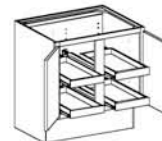

Passport Lazy Susan (ALS)  
Available sizes:  
Width: 36  
Height: 32½

Passport Base Three Drawer (ABD\_•3)  
Available sizes:  
Width: 12, 15, 18, 21, 24  
Depth: 24  
Height: 32½

Passport Base Two Drawer (ABD\_•2)  
Available sizes:  
Width: 12, 15, 18, 21, 24, 27, 30, 36  
Depth: 24  
Height: 32½

Passport Base Wastebasket (ABWD)  
Available sizes:  
Width: 18, 21  
Depth: 24  
Height: 32½

Passport Base Microwave (ABMW)  
Available sizes:  
Width: 21, 24, 27  
Depth: 24  
Height: 32½

Passport Base Pullout Table (ABDT)  
Available sizes:  
Width: 24  
Depth: 24  
Height: 32½

Passport Base Three Drawer w/Cutting Center (ABD\_•3CC)  
Available sizes:  
Width: 15, 18, 21, 24  
Depth: 24  
Height: 32½

Passport Base Single Door w/Tray Divider (AB)  
Available sizes:  
Width: 9  
Depth: 24  
Height: 32½

Passport Base Pantry Pullout (ABPP)  
Available sizes:  
Width: 9  
Depth: 24  
Height: 32½

Passport Base Double Door w/Four Trays (ABFH\_•4T)  
Available sizes:  
Width: 30, 33, 36, 39, 42, 45, 48  
Depth: 24  
Height: 32½