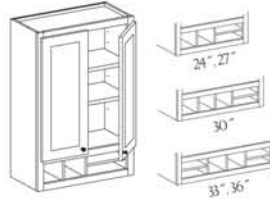

Desk File Drawer Cabinet (DFD)  
Available sizes:  
Width: 15, 18, 21, 24  
Depth: 18, 21, 24  
Height: 29

Desk Double File Drawer (DDFD)  
Available sizes:  
Width: 18, 24, 30  
Depth: 18, 21, 24  
Height: 29

Desk Door Cabinet (DDO)  
Available sizes:  
Width: 24, 27, 30, 36  
Depth: 18, 21, 24  
Height: 29

Desk Door Cabinet (DDO)  
Available sizes:  
Width: 12, 15, 18, 21  
Depth: 18, 21, 24  
Height: 29

Desk Drawer Cabinet (DDR)  
Available sizes:  
Width: 12, 15, 18, 21, 24  
Depth: 18, 21, 24  
Height: 29

Desk Multi-Storage Drawer Cabinet (DMSD)  
Available sizes:  
Width: 18, 21, 24  
Depth: 21, 24  
Height: 29

Desk Full Height Door (DDO)  
Available sizes:  
Width: 12, 15, 18 (single door)  
Width: 30, 36 (double door)  
Depth: 18, 21, 24  
Height: 29

Desk Easy Reach (DEZR)  
Available sizes:  
Width: 27, 30, 33  
Depth: 18, 21, 24  
Height: 29

Computer Office Tower (COT)  
Available sizes:  
Width: 39  
Depth: 24  
Height: 84

Organizer Wall Cabinet (OW)  
Available sizes:  
Width: 24, 27, 30, 33, 36  
Depth: 12  
Height: 24, 30, 36, 42