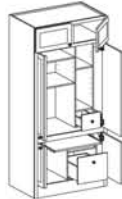

Computer Office Tower (COT)
Available sizes:
Width: 39
Depth: 24
Height: 84