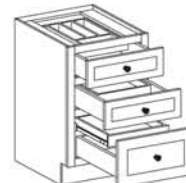

# Home Office/Furniture Cabinets

**KraftMaid®**  
Cabinetry

Desk Knee Drawer Cabinet (DKD)  
Available sizes:  
Width: 21, 24, 27, 30, 33, 36  
Depth: 18, 21, 24  
Height: 4 1/2

Computer Keyboard Drawer Cabinet (KBD)  
Available sizes:  
Width: 27  
Depth: 21, 24  
Height: 4 1/2

Desk File Drawer Cabinet (DFD)  
Available sizes:  
Width: 15, 18, 21, 24  
Depth: 18, 21, 24  
Height: 29

Desk Double File Drawer (DDFD)  
Available sizes:  
Width: 18, 24, 30  
Depth: 18, 21, 24  
Height: 29

Desk Door Cabinet (DDO)  
Available sizes:  
Width: 24, 27, 30, 36  
Depth: 18, 21, 24  
Height: 29

Desk Door Cabinet (DDO)  
Available sizes:  
Width: 12, 15, 18, 21  
Depth: 18, 21, 24  
Height: 29

Desk Drawer Cabinet (DDR)  
Available sizes:  
Width: 12, 15, 18, 21, 24  
Depth: 18, 21, 24  
Height: 29

Desk Multi-Storage Drawer Cabinet (DMSD)  
Available sizes:  
Width: 18, 21, 24  
Depth: 21, 24  
Height: 29

Desk Full Height Door (DDO)  
Available sizes:  
Width: 12, 15, 18 (single door)  
Width: 30, 36 (double door)  
Depth: 18, 21, 24  
Height: 29