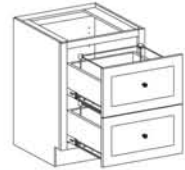

# Home Office/Furniture Cabinets

**KraftMaid®**  
Cabinetry

Desk Knee Drawer Cabinet (DKD)  
Available sizes:  
Width: 21, 24, 27, 30, 33, 36  
Depth: 18, 21, 24  
Height: 4 1/2

Computer Keyboard Drawer Cabinet (KBD)  
Available sizes:  
Width: 27  
Depth: 21, 24  
Height: 4 1/2

Desk File Drawer Cabinet (DFD)  
Available sizes:  
Width: 15, 18, 21, 24  
Depth: 18, 21, 24  
Height: 29

Desk Double File Drawer (DDFD)  
Available sizes:  
Width: 18, 24, 30  
Depth: 18, 21, 24  
Height: 29

Desk Door Cabinet (DDO)  
Available sizes:  
Width: 24, 27, 30, 36  
Depth: 18, 21, 24  
Height: 29

Desk Door Cabinet (DDO)  
Available sizes:  
Width: 12, 15, 18, 21  
Depth: 18, 21, 24  
Height: 29

Desk Drawer Cabinet (DDR)  
Available sizes:  
Width: 12, 15, 18, 21, 24  
Depth: 18, 21, 24  
Height: 29

Desk Multi-Storage Drawer Cabinet (DMSD)  
Available sizes:  
Width: 18, 21, 24  
Depth: 21, 24  
Height: 29

Desk Full Height Door (DDO)  
Available sizes:  
Width: 12, 15, 18 (single door)  
Width: 30, 36 (double door)  
Depth: 18, 21, 24  
Height: 29