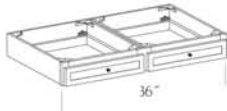

# Home Office/Furniture Cabinets

**KraftMaid®**  
Cabinetry

Desk Knee Drawer Cabinet (DKD)  
Available sizes:  
Width: 21, 24, 27, 30, 33, 36  
Depth: 18, 21, 24  
Height: 4 1/2

Computer Keyboard Drawer Cabinet (KBD)  
Available sizes:  
Width: 27  
Depth: 21, 24  
Height: 4 1/2

Desk File Drawer Cabinet (DFD)  
Available sizes:  
Width: 15, 18, 21, 24  
Depth: 18, 21, 24  
Height: 29

Desk Double File Drawer (DDFD)  
Available sizes:  
Width: 18, 24, 30  
Depth: 18, 21, 24  
Height: 29

Desk Door Cabinet (DDO)  
Available sizes:  
Width: 24, 27, 30, 36  
Depth: 18, 21, 24  
Height: 29

Desk Door Cabinet (DDO)  
Available sizes:  
Width: 12, 15, 18, 21  
Depth: 18, 21, 24  
Height: 29

Desk Drawer Cabinet (DDR)  
Available sizes:  
Width: 12, 15, 18, 21, 24  
Depth: 18, 21, 24  
Height: 29

Desk Multi-Storage Drawer Cabinet (DMSD)  
Available sizes:  
Width: 18, 21, 24  
Depth: 21, 24  
Height: 29

Desk Full Height Door (DDO)  
Available sizes:  
Width: 12, 15, 18 (single door)  
Width: 30, 36 (double door)  
Depth: 18, 21, 24  
Height: 29