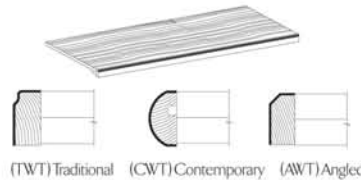

# KraftMaid<sup>®</sup> Cabinetry

Furniture Base Drawer (FBD)  
Available sizes:  
Width: 18, 21, 24, 27, 30, 33, 36  
Depth: 18, 21, 24  
Height: 84 (3 Shelves)  
Height: 90, 96 (4 Shelves)

Furniture Drawer (FD)  
Available sizes:  
Width: 15, 18, 21, 24, 27, 30, 36  
Depth: 12, 15, 18, 21, 24  
Height: 6, 12

Furniture Drawer (FD)  
Available sizes:  
Width: 30, 36  
Depth: 12, 15, 18, 21, 24  
Height: 6

Wood Tops  
Available sizes:  
Width: 48, 96  
Depth: 13, 22, 25, 32

Valance Options (V\_)  
Available on all furniture and open cabinets