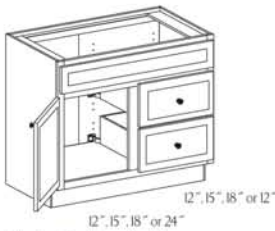

Vanity Sink Base Two Drawer (VSB •2D)
Available sizes:
Width: 36
Depth: 18, 21
Height: 33 1/2

Vanity Sink Base (VSB)
Available sizes:
Width: 42, 45, 48, 60
Depth: 18, 21
Height: 33 1/2

Vanity Sink Base Three Drawer (VSB •3D)
Available sizes:
Width: 60
Depth: 18, 21
Height: 33 1/2

Vanity Sink Base Bottom Drawer (VSB •BD)
Available sizes:
Width: 18, 24, 30, 36
Depth: 16, 18, 21
Height: 33 1/2

Vanity Sink Base Angle (VSB A)
Available sizes:
Width: 24
Depth: 24
Height: 33 1/2

Vanity Sink Front (VSF)
Available sizes:
Width: 18, 24, 30, 36
Height: 33 1/2

Vanity Cabinet Full Height Door (VC)
Available sizes:
Width: 24, 27, 30, 33, 36, 39, 42, 48
Depth: 18, 21
Height: 33 1/2

Vanity Combination Drawer (VCD)
Available sizes:
Width: 24, 30, 36
Depth: 18, 21
Height: 33 1/2

Vanity Combination Drawer (VCD)
Available sizes:
Width: 42, 45, 48, 51, 54, 57, 60
Depth: 18, 21
Height: 33 1/2

Vanity Base (VB)
Available sizes:
Width: 12, 15, 18, 21
Depth: 18, 21
Height: 33 1/2

Vanity Base (VB)
Available sizes:
Width: 24, 27, 30, 33, 36
Depth: 18, 21
Height: 33 1/2