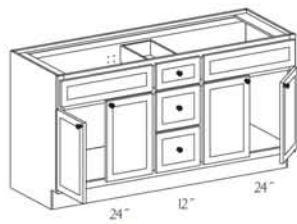

Bath and Bath Vanity Cabinets

Vanity and Base Cabinets

Vanity Sink Base (VSB)
Available sizes:
Width: 18, 21
Depth: 16, 18, 21
Height: 33 1/2

Vanity Sink Base (VSB)
Available sizes:
Width: 24, 27, 30, 33, 36, 39
Depth: 18, 21
Height: 33 1/2

Vanity Sink Base Two Drawer (VSB •2D)
Available sizes:
Width: 36
Depth: 18, 21
Height: 33 1/2

Vanity Sink Base (VSB)
Available sizes:
Width: 42, 45, 48, 60
Depth: 18, 21
Height: 33 1/2

Vanity Sink Base Three Drawer (VSB •3D)
Available sizes:
Width: 60
Depth: 18, 21
Height: 33 1/2

Vanity Cabinet Full Height Door (VC)
Available sizes:
Width: 24, 27, 30, 33, 36, 39, 42, 48
Depth: 18, 21
Height: 33 1/2

Vanity Combination Drawer (VCD)
Available sizes:
Width: 24, 30, 36
Depth: 18, 21
Height: 33 1/2

Vanity Hamper Base (VHB)
Available sizes:
Width: 15, 18
Depth: 21
Height: 33 1/2

Vanity Hamper Linen Cabinet (VHLC)
Available sizes:
Width: 18
Depth: 21
Height: 83

Vanity Linen Cabinet (VLC)
Available sizes:
Width: 9, 12, 15, 18
Depth: 12, 18, 21
Height: 83