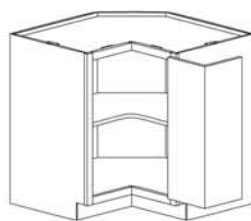

Vanity Cabinet Full Height Door (VC)
Available sizes:
Width: 24, 27, 30, 33, 36, 39, 42, 48
Depth: 18, 21
Height: 33 1/2

Vanity Combination Drawer (VCD)
Available sizes:
Width: 24, 30, 36
Depth: 18, 21
Height: 33 1/2

Vanity Combination Drawer (VCD)
Available sizes:
Width: 42, 45, 48, 51, 54, 57, 60
Depth: 18, 21
Height: 33 1/2

Vanity Base (VB)
Available sizes:
Width: 12, 15, 18, 21
Depth: 18, 21
Height: 33 1/2

Vanity Base (VB)
Available sizes:
Width: 24, 27, 30, 33, 36
Depth: 18, 21
Height: 33 1/2

Vanity Base Drawer (VBD)
Available sizes:
Width: 12, 15, 18, 21, 24, 27
Depth: 18, 21
Height: 33 1/2

Vanity Base Blind Corner (VBBC)
Available sizes:
Width: 30, 33
Depth: 18, 21
Height: 33 1/2

Vanity Easy Reach (MEZR)
Available sizes:
Width: 27, 30, 33
Depth: 18, 21
Height: 33 1/2

Vanity Hamper Base (VHB)
Available sizes:
Width: 15, 18
Depth: 21
Height: 33 1/2

Vanity Hamper Linen Cabinet (VHLC)
Available sizes:
Width: 18
Depth: 21
Height: 83

Vanity Linen Cabinet (VLC)
Available sizes:
Width: 9, 12, 15, 18
Depth: 12, 18, 21
Height: 83