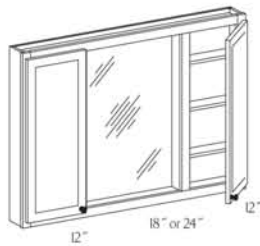

Vanity Wall Recess (VWR)
Available sizes:
Width: 14 1/4
Depth: 3 1/4
Height: 18, 24

Framed Mirror Traditional (FM-T)
Available sizes:
Width: 22 1/4
Height: 39 1/2

Framed Mirror Contemporary (FM-C)
Available sizes:
Width: 22 1/4
Height: 40 1/4

Mirror Cabinet (MC)
Available sizes:
Width: 14 1/4
Depth: 3 1/4
Height: 18, 24

Mirror Cabinet (MC)
Available sizes:
Width: 24
Depth: 4 1/4
Height: 30

Mirror Cabinets

Vanity Mirror Angle Cabinet (VMA-PC) Polished Chrome, (VMA-PB) Polished Brass, (VMA-SN) Satin Nickel or (VMA-VB) Venetian Bronze
Available sizes:
Width: 17
Height: 30

Vanity Mirror Cabinet (VMC)
Available sizes:
Width: 42, 48
Depth: 4 1/4
Height: 30

TriView Mirror (TV-PC) Polished Chrome, (TV-PB) Polished Brass or (TV-SN) Satin Nickel or (TV-VB) Venetian Bronze
Available sizes:
Width: 24, 30, 36, 48
Depth: 4 1/4
Height: 30