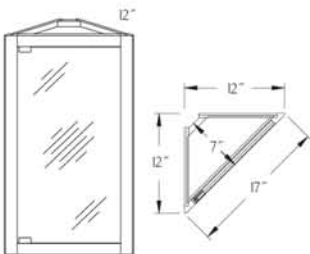

Vanity Wall Boutique
Traditional (VWB-T)
Available sizes:
Width: 25 1/2
Depth: 8
Height: 48

Vanity Wall Boutique
Contemporary (VWB-C)
Available sizes:
Width: 25 1/2
Depth: 8
Height: 36

Vanity Wall Boutique
Contemporary (VWB-C)
Available sizes:
Width: 25 1/2
Depth: 8
Height: 48

Vanity Wall Recess (VWR)
Available sizes:
Width: 14 1/4
Depth: 3 1/4
Height: 18, 24

Framed Mirror Traditional (FM-T)
Available sizes:
Width: 22 1/4
Height: 39 1/2

Framed Mirror Contemporary (FM-C)
Available sizes:
Width: 22 1/4
Height: 40 1/4

Mirror Cabinet (MC)
Available sizes:
Width: 14 1/4
Depth: 3 1/4
Height: 18, 24

Mirror Cabinet (MC)
Available sizes:
Width: 24
Depth: 4 1/4
Height: 30

Mirror Cabinets

Vanity Mirror Angle Cabinet (VMA-PC) Polished Chrome, (VMA-PB) Polished Brass, (VMA-SN) Satin Nickel or (VMA-VB) Venetian Bronze
Available sizes:
Width: 17
Height: 30

Vanity Mirror Cabinet (VMC)
Available sizes:
Width: 42, 48
Depth: 4 1/4
Height: 30

TriView Mirror (TV-PC) Polished Chrome, (TV-PB) Polished Brass or (TV-SN) Satin Nickel or (TV-VB) Venetian Bronze
Available sizes:
Width: 24, 30, 36, 48
Depth: 4 1/4
Height: 30