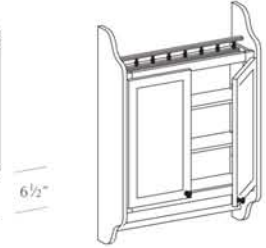

Vanity Base Drawer (VBD)
Available sizes:
Width: 12, 15, 18, 21, 24, 27
Depth: 18, 21
Height: 33 1/2

Vanity Base Blind Corner (VBBC)
Available sizes:
Width: 30, 33
Depth: 18, 21
Height: 33 1/2

Vanity Easy Reach (MEZR)
Available sizes:
Width: 27, 30, 33
Depth: 18, 21
Height: 33 1/2

Vanity Hamper Base (VHB)
Available sizes:
Width: 15, 18
Depth: 21
Height: 33 1/2

Vanity Hamper Linen Cabinet (VHLC)
Available sizes:
Width: 18
Depth: 21
Height: 83

Vanity Linen Cabinet (VLC)
Available sizes:
Width: 9, 12, 15, 18
Depth: 12, 18, 21
Height: 83

Bath and Bath Vanity Cabinets

Wall Cabinets

Vanity Linen Cabinet (VLC)
Available sizes:
Width: 15, 18
Depth: 12, 18, 21
Height: 48

Vanity Linen Tambour (MLT)
Available sizes:
Width: 15, 18
Depth: 12, 18, 21
Height: 48

Vanity Wall Cabinet (VW)
Available sizes:
Width: 12, 15
Depth: 4 1/4
Height: 30, 36

Vanity Wall Boutique (VWB)
Available sizes:
Width: 24
Depth: 7
Height: 30

Vanity Wall Boutique
Traditional (VWB-T)
Available sizes:
Width: 25 1/2
Depth: 8
Height: 36