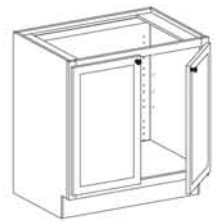

Vanity Sink Base Two Drawer (VSB •2D)
Available sizes:
Width: 36
Depth: 18, 21
Height: 33 1/2

Vanity Sink Base (VSB)
Available sizes:
Width: 42, 45, 48, 60
Depth: 18, 21
Height: 33 1/2

Vanity Sink Base Three Drawer (VSB •3D)
Available sizes:
Width: 60
Depth: 18, 21
Height: 33 1/2

Vanity Sink Base Bottom Drawer (VSB •BD)
Available sizes:
Width: 18, 24, 30, 36
Depth: 16, 18, 21
Height: 33 1/2

Vanity Sink Base Angle (VSB A)
Available sizes:
Width: 24
Depth: 24
Height: 33 1/2

Vanity Sink Front (VSF)
Available sizes:
Width: 18, 24, 30, 36
Height: 33 1/2

Vanity Cabinet Full Height Door (VC)
Available sizes:
Width: 24, 27, 30, 33, 36, 39, 42, 48
Depth: 18, 21
Height: 33 1/2

Vanity Combination Drawer (VCD)
Available sizes:
Width: 24, 30, 36
Depth: 18, 21
Height: 33 1/2

Vanity Combination Drawer (VCD)
Available sizes:
Width: 42, 45, 48, 51, 54, 57, 60
Depth: 18, 21
Height: 33 1/2

Vanity Base (VB)
Available sizes:
Width: 12, 15, 18, 21
Depth: 18, 21
Height: 33 1/2

Vanity Base (VB)
Available sizes:
Width: 24, 27, 30, 33, 36
Depth: 18, 21
Height: 33 1/2