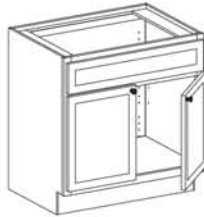

Bath and Bath Vanity Cabinets

Vanity and Base Cabinets

Vanity Sink Base (VSB)
Available sizes:
Width: 18, 21
Depth: 16, 18, 21
Height: 33 1/2

Vanity Sink Base (VSB)
Available sizes:
Width: 24, 27, 30, 33, 36, 39
Depth: 18, 21
Height: 33 1/2

Vanity Sink Base Two Drawer (VSB •2D)
Available sizes:
Width: 36
Depth: 18, 21
Height: 33 1/2

Vanity Sink Base (VSB)
Available sizes:
Width: 42, 45, 48, 60
Depth: 18, 21
Height: 33 1/2

Vanity Sink Base Three Drawer (VSB •3D)
Available sizes:
Width: 60
Depth: 18, 21
Height: 33 1/2

Vanity Sink Base Bottom Drawer (VSB •BD)
Available sizes:
Width: 18, 24, 30, 36
Depth: 16, 18, 21
Height: 33 1/2

Vanity Sink Base Angle (VSB A)
Available sizes:
Width: 24
Depth: 24
Height: 33 1/2

Vanity Sink Front (VSF)
Available sizes:
Width: 18, 24, 30, 36
Height: 33 1/2

Vanity Cabinet Full Height Door (VC)
Available sizes:
Width: 24, 27, 30, 33, 36, 39, 42, 48
Depth: 18, 21
Height: 33 1/2

Vanity Combination Drawer (VCD)
Available sizes:
Width: 24, 30, 36
Depth: 18, 21
Height: 33 1/2