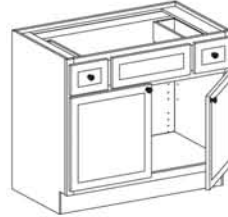

Bath and Bath Vanity Cabinets

Vanity and Base Cabinets

Vanity Sink Base (VSB)
Available sizes:
Width: 18, 21
Depth: 16, 18, 21
Height: 33 1/2

Vanity Sink Base (VSB)
Available sizes:
Width: 24, 27, 30, 33, 36, 39
Depth: 18, 21
Height: 33 1/2

Vanity Sink Base Two Drawer (VSB •2D)
Available sizes:
Width: 36
Depth: 18, 21
Height: 33 1/2

Vanity Sink Base (VSB)
Available sizes:
Width: 42, 45, 48, 60
Depth: 18, 21
Height: 33 1/2

Vanity Sink Base Three Drawer (VSB •3D)
Available sizes:
Width: 60
Depth: 18, 21
Height: 33 1/2

Vanity Cabinet Full Height Door (VC)
Available sizes:
Width: 24, 27, 30, 33, 36, 39, 42, 48
Depth: 18, 21
Height: 33 1/2

Vanity Combination Drawer (VCD)
Available sizes:
Width: 24, 30, 36
Depth: 18, 21
Height: 33 1/2